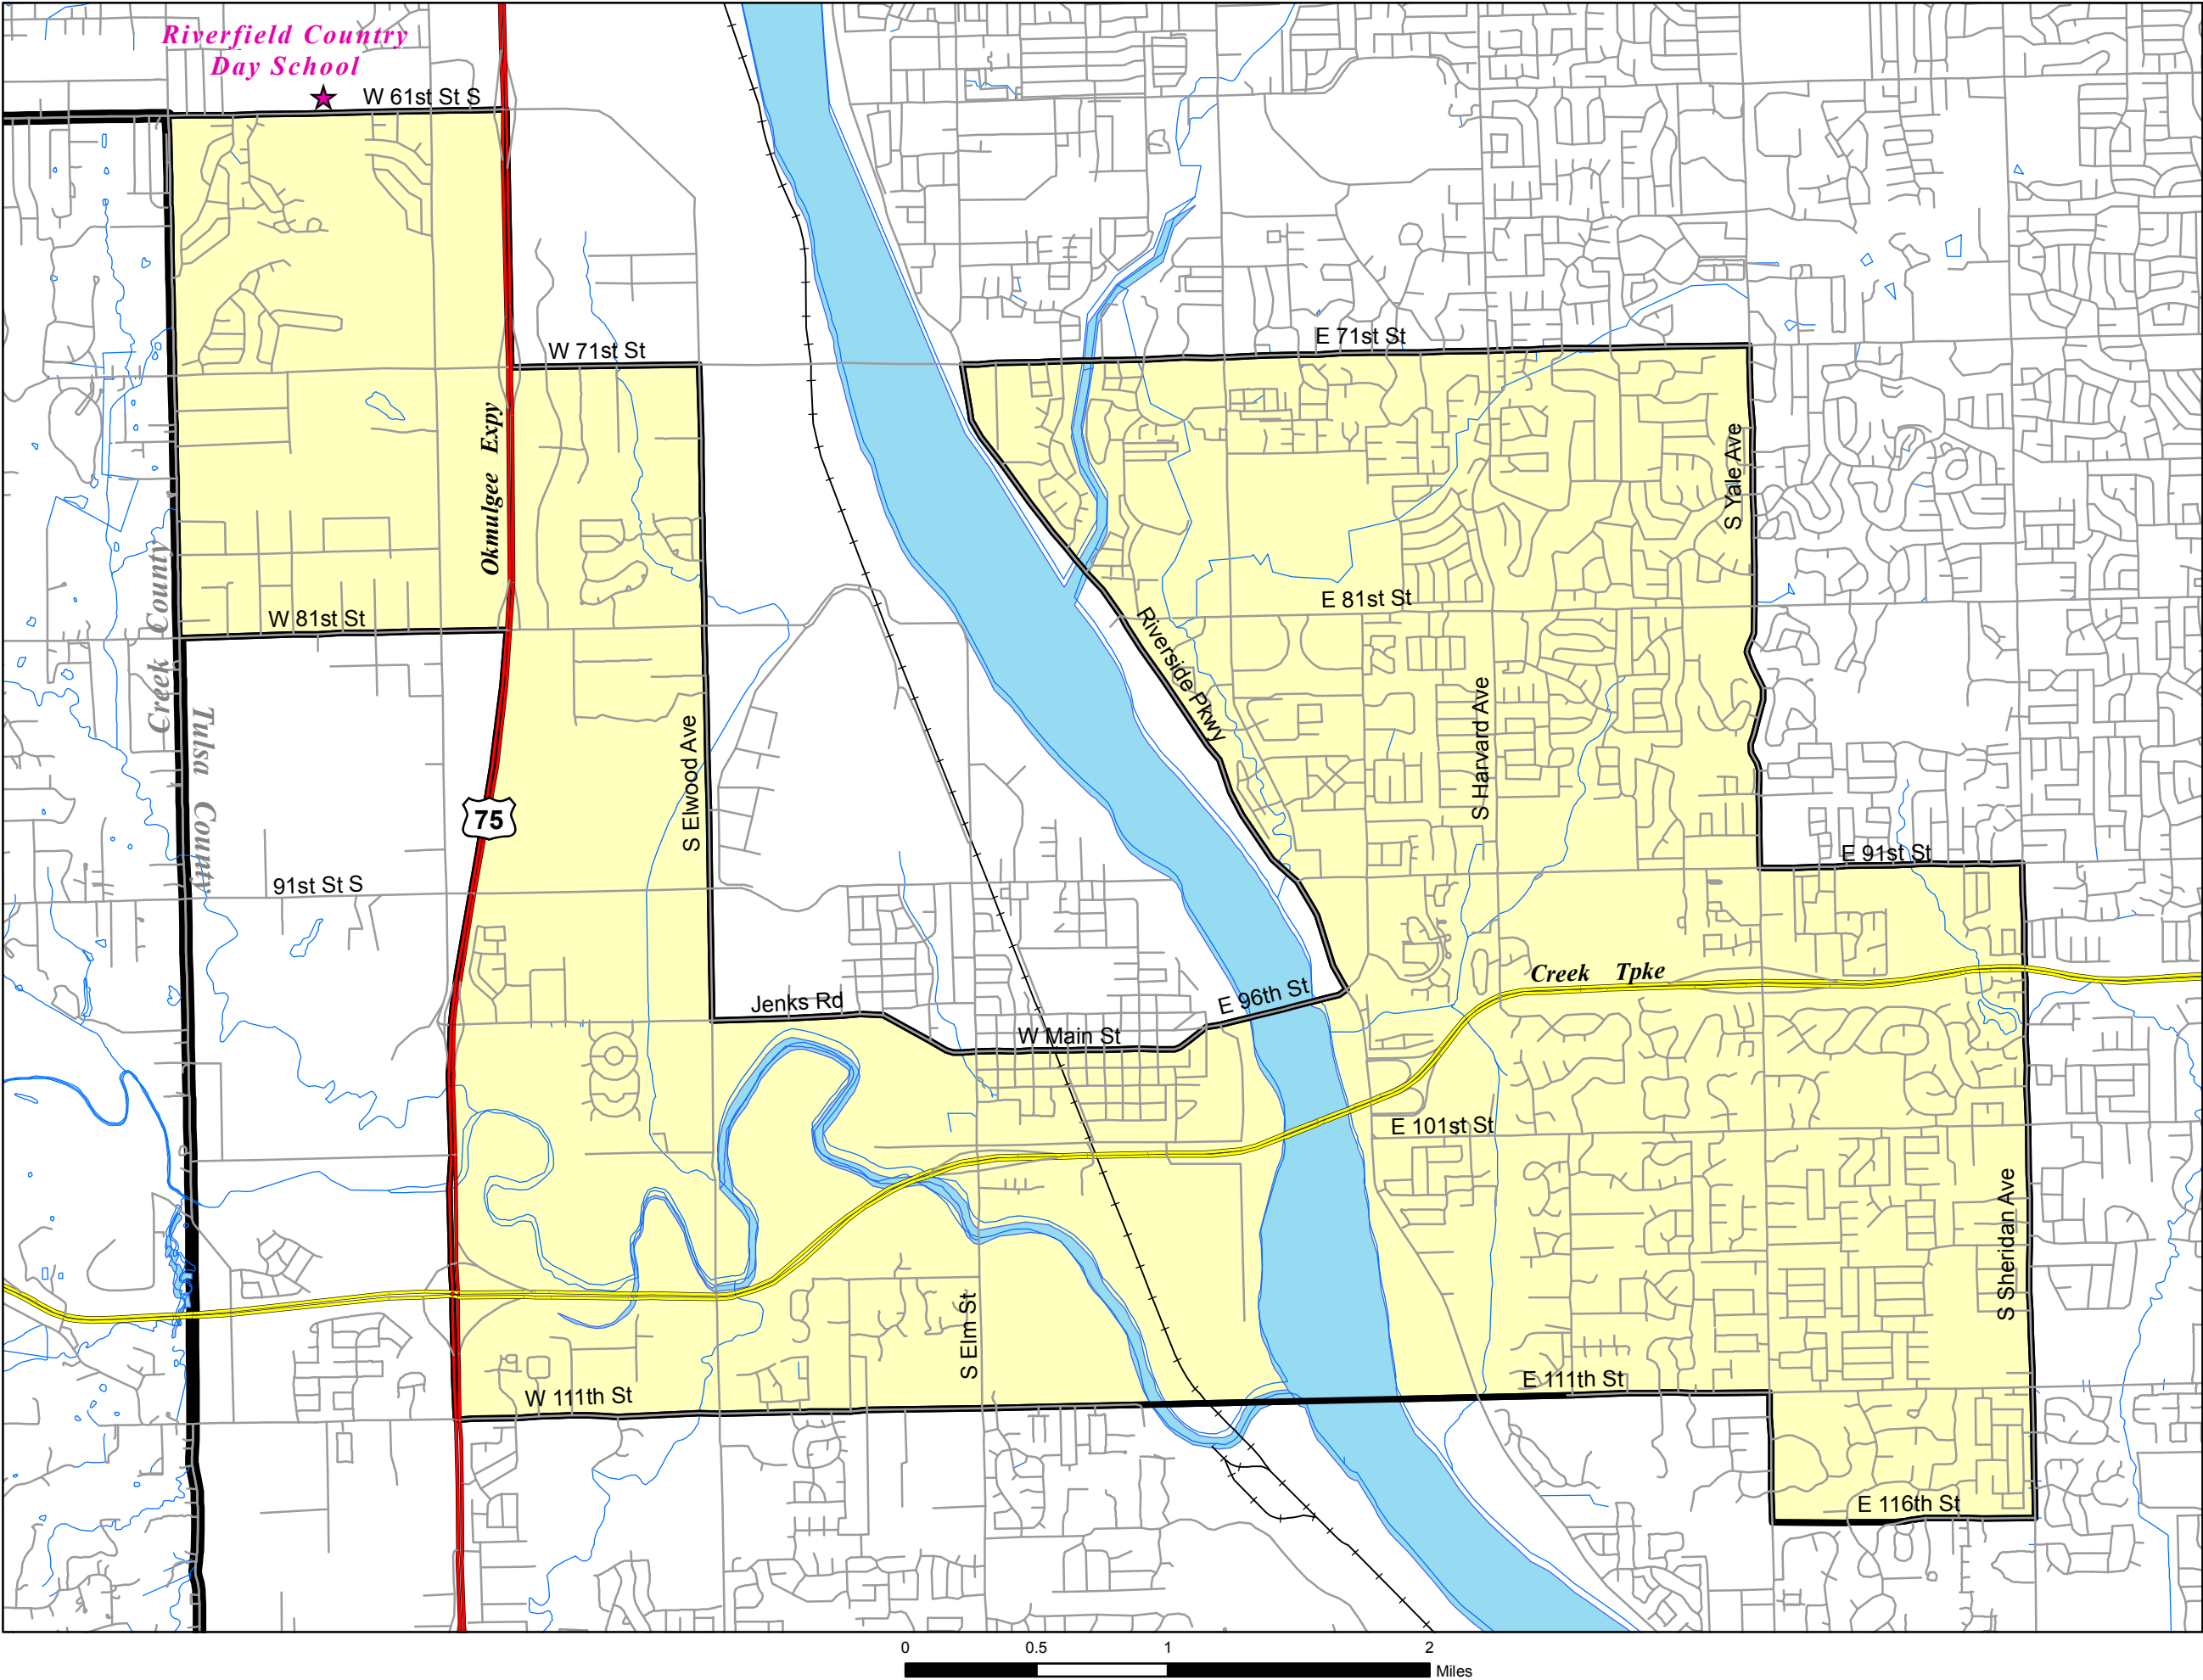

Riverfield Country  
Day School  
Attendance Boundary

Riverfield Country  
Day School

★ W 61st St S

75

0 0.5 1 2 Miles