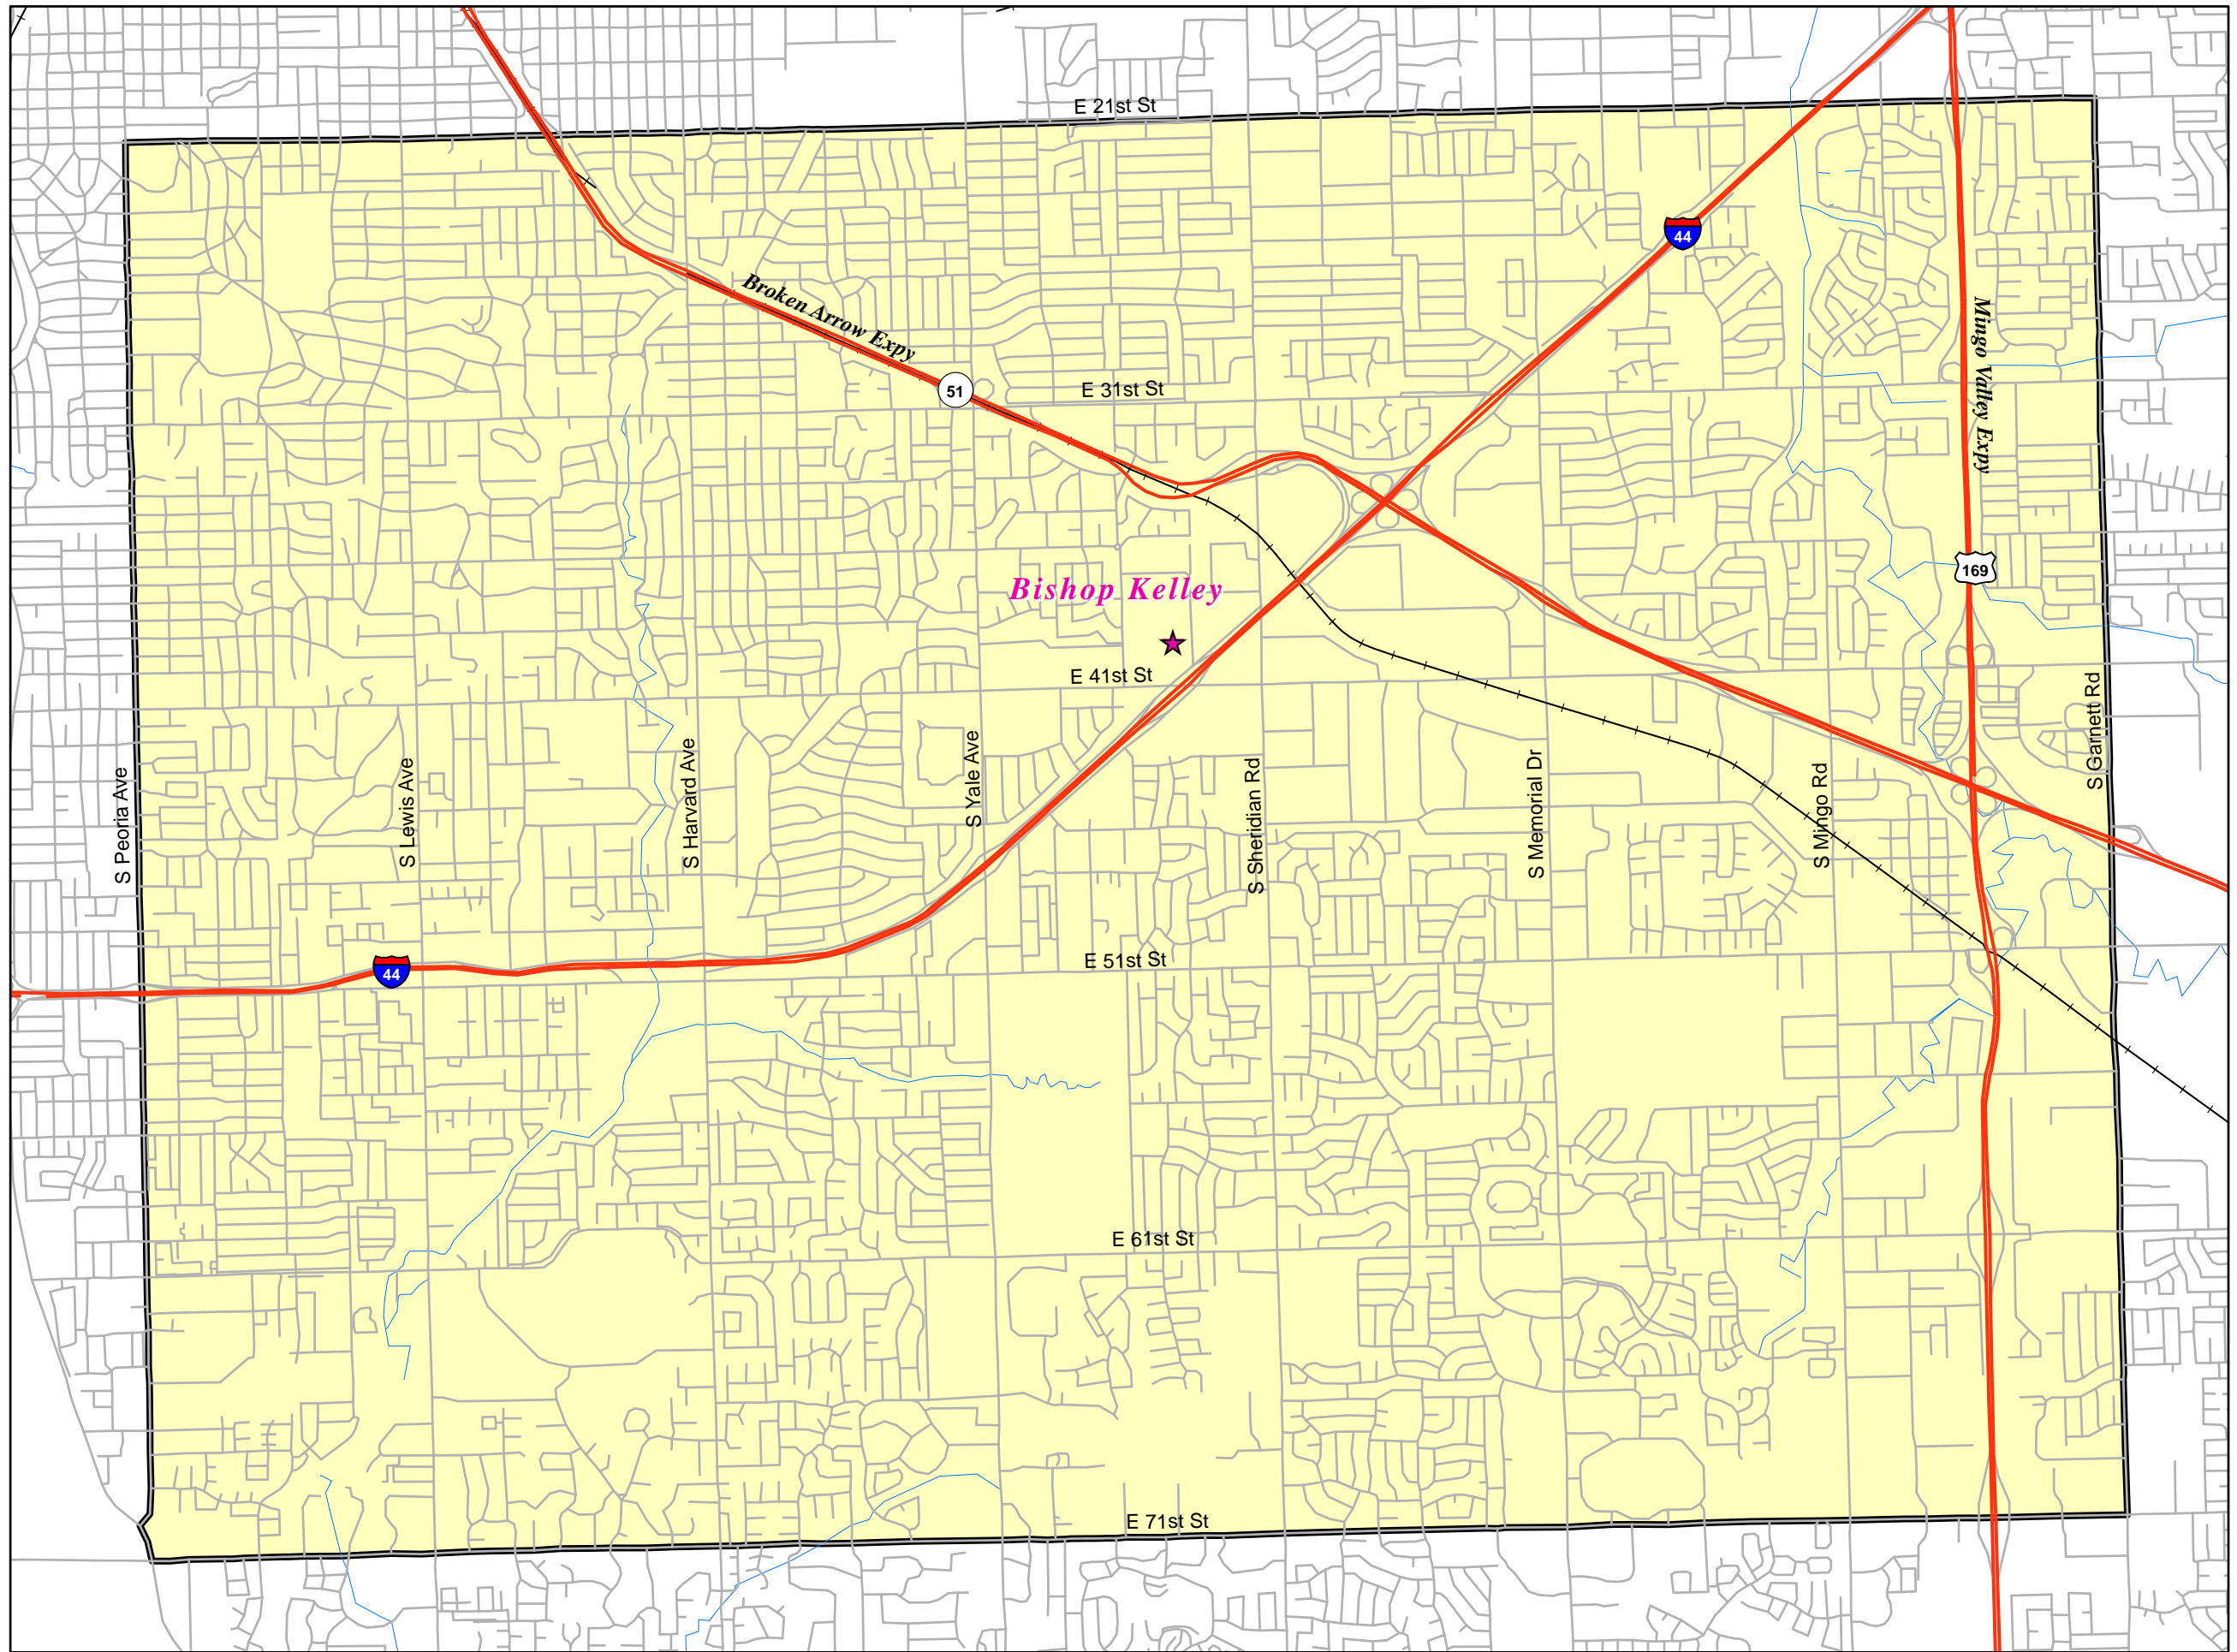

Bishop Kelley Attendance Boundary

0 0.25 0.5 1 1.5 Miles